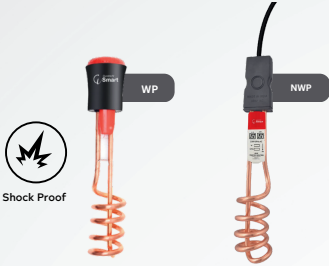

— WINTER —
CATALOGUE
YEAR 2024

IMMERSION/ HEATER/ GEYSER

IMMERSION ROD

Material : Stainless Steel
Waterproof /Non Water Proof
Grade 202/304
Nickel Polish/Copper polish,
16A Plug Heavy with heavy lead
Watt : 1000/ 1500/ 2000W

PREMIUM IMMERSION ROD

Material : Stainless Steel
Waterproof/ Grade 304
Nickel Polish/Copper Polish
16A Heavy Plug with heavy lead
Watt : 1000/ 1500/ 2000W

CONVECTOR

Heat Convector Heavy Weight
Approx 2Kg Copper Wire B-11 Fan
Room Heater 2000w

AADI BLOWER

Two Heat Seeting

Adjustable Thermostat

Mica Element

Supreme Airflow

Cool Body Touch

High Speed Motor

VEDA BLOWER

Adjustable Thermostat

Mica Element

Supreme Airflow

Cool Body Touch

High Speed Motor

ROBO BLOWER

Two Heat Seeting

Adjustable Thermostat